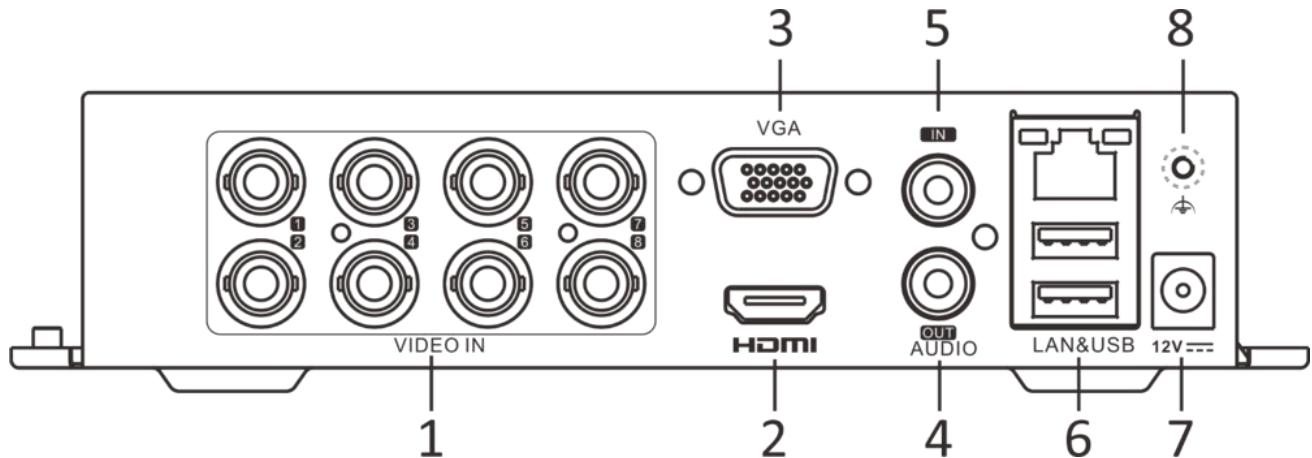

Video and Audio	
IP Video Input	2-ch (up to 10-ch) Enhanced IP mode on: 4-ch (up to 12-ch), each up to 4 Mbps Up to 6 MP resolution Support H.265+/H.265/H.264+/H.264 IP cameras
Analog Video Input	8-ch BNC interface (1.0 Vp-p, 75 Ω), supporting coaxitron connection
HDTVI Input	3K(2960 × 1665)@20 fps, 5 MP(2560 × 1944)@20 fps, 4 MP(2560 × 1440)@30 fps, 4 MP(2560 × 1440)@25 fps, 1080p@30 fps, 1080p@25 fps, 720p@30 fps, 720p@25 fps
AHD Input	5 MP(2592 × 1944)@20 fps, 4 MP(2560 × 1440)@30 fps, 4 MP(2560 × 1440)@25 fps, 1080p@30 fps, 1080p@25 fps, 720p@30 fps, 720p@25 fps
HDCVI Input	5 MP(2592 × 1944)@20 fps, 4 MP(2560 × 1440)@30 fps, 4 MP(2560 × 1440)@25 fps, 1080p@30 fps, 1080p@25 fps, 720p@30 fps, 720p@25 fps
CVBS Input	Support
HDMI Output	1-ch, 1920 × 1080/60Hz, 1280 × 1024/60Hz, 1280 × 720/60Hz
VGA Output	1-ch, 1920 × 1080/60Hz, 1280 × 1024/60Hz, 1280 × 720/60Hz
Video Output Mode	HDMI/VGA simultaneous output
Audio Input	1-ch, RCA (2.0 Vp-p, 1 KΩ) 8-ch via coaxial cable
Audio Output	1-ch, RCA (Linear, 1 KΩ)
Two-Way Audio	1-ch, RCA (2.0 Vp-p, 1 KΩ) (using the first audio input)
Synchronous Playback	8-ch
Network	
Total Bandwidth	96 Mbps
Remote Connection	64
Network Protocol	TCP/IP, PPPoE, DHCP, Hik-Connect, DNS, DDNS, NTP, SADP, NFS, iSCSI, UPnP™, HTTPS, ONVIF
Network Interface	1, RJ45 10/100 Mbps self-adaptive Ethernet interface
Wi-Fi	Connectable to Wi-Fi network by Wi-Fi dongle through USB interface
Auxiliary Interface	
SATA	1 SATA interface
Capacity	Up to 10 TB capacity for each disk
Alarm In/Out	N/A
USB Interface	Real panel: 2 × USB 2.0
General	
Power Supply	12 VDC, 1.33 A

Dimension

Physical Interface

No.	Description	No.	Description
1	Video and coaxial audio in	5	AUDIO IN, RCA connector
2	HDMI interface	6	LAN network interface and USB interface
3	VGA interface	7	12 VDC power input
4	AUDIO OUT, RCA connector	8	GND