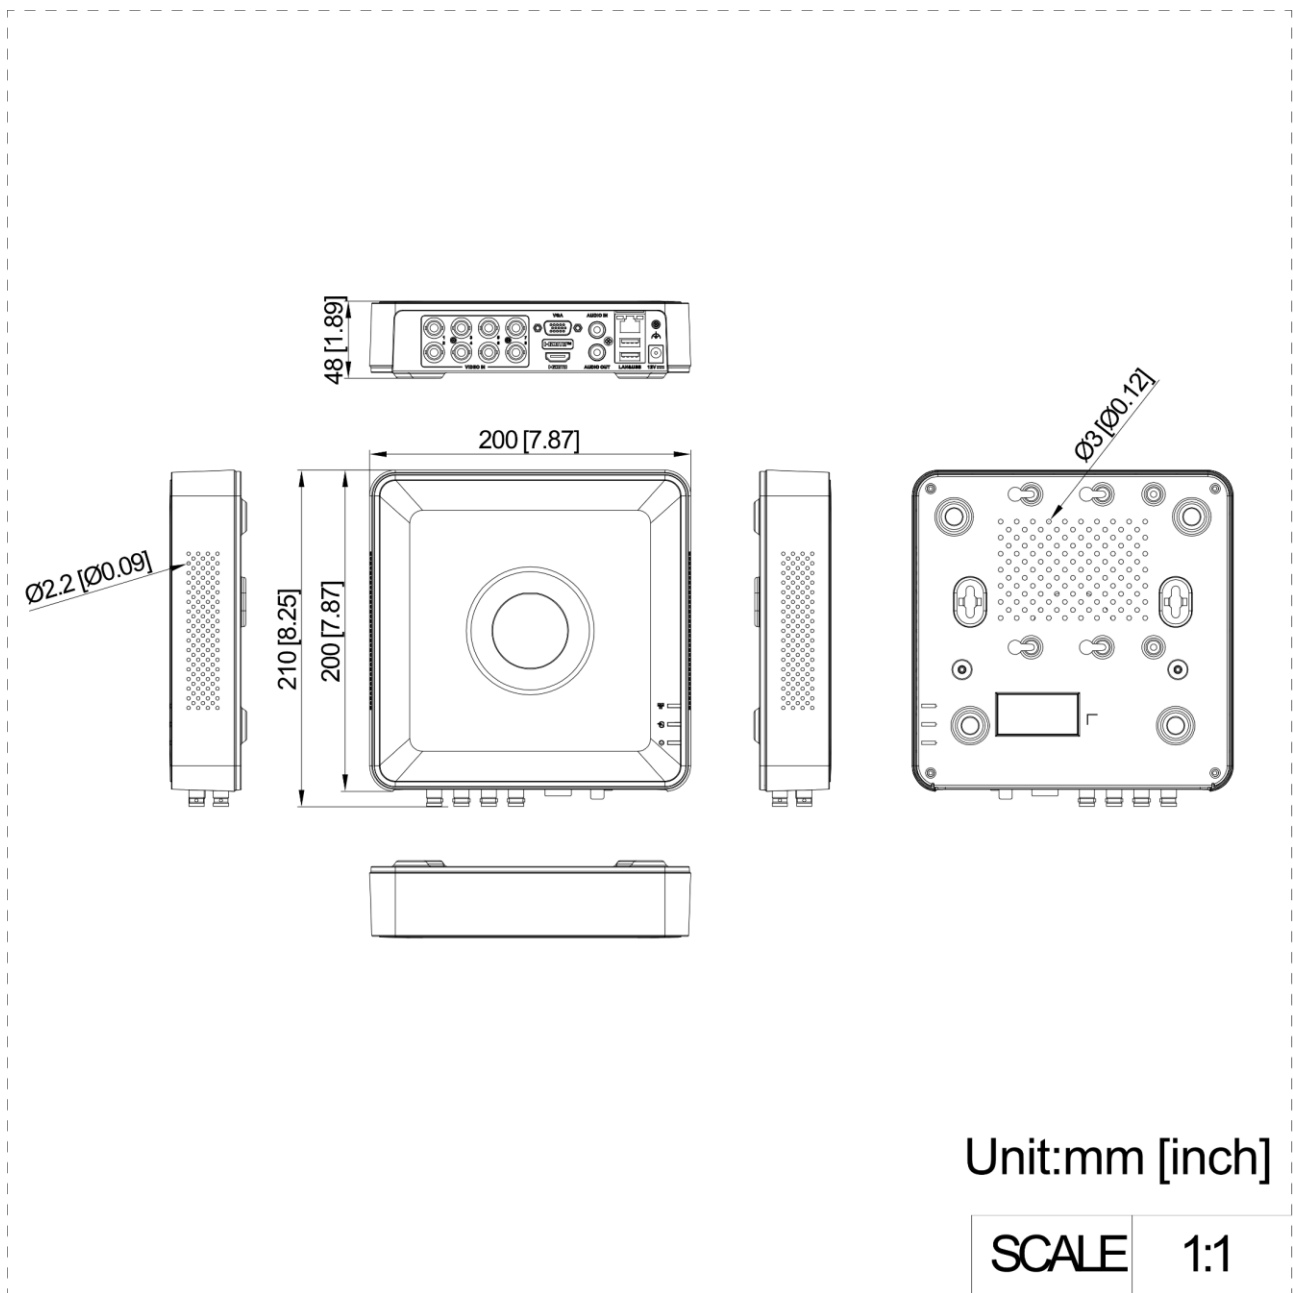

Consumption	≤ 12 W (without HDD)
Working Temperature	-10 °C to +55 °C (+14 °F to +131 °F)
Working Humidity	10% to 90%
Dimension (W × D × H)	200 × 200 × 48 mm (7.9 × 7.9 × 1.9 inch)
Weight	≤ 1 kg (without HDD, 2.2 lb.)

Dimension

Physical Interface

No.	Description	No.	Description
1	Video and coaxial audio in	5	AUDIO IN, RCA connector
2	HDMI interface	6	LAN network interface and USB interface
3	VGA interface	7	12 VDC power input
4	AUDIO OUT, RCA connector	8	GND