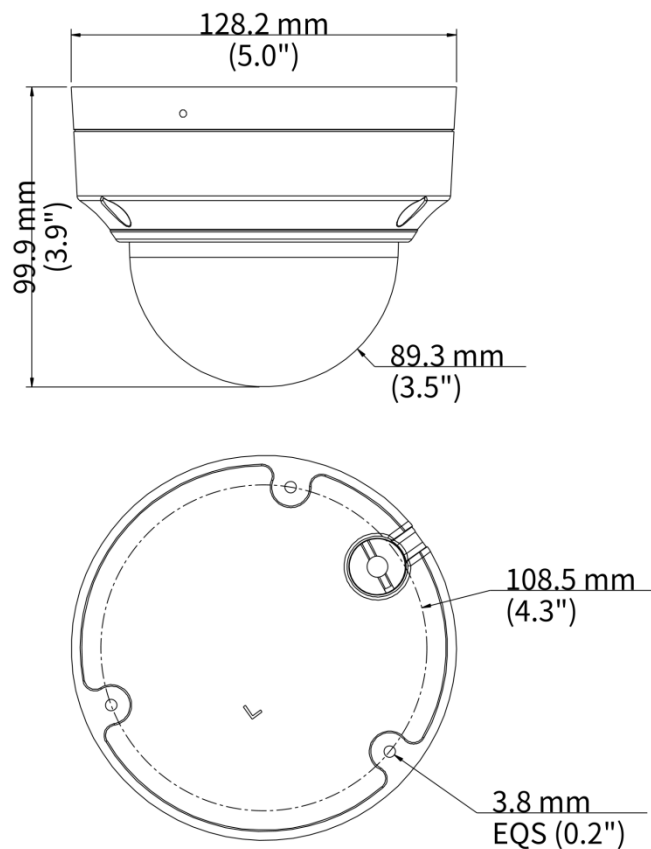

Operating Environment	
Temperature	-30 °C to 60 °C (-22 °F to 140 °F)
Humidity	≤ 95% RH (non-condensing)
Surge Protection	4 KV for power, 4 KV for video output interfaces
General	
Power	DC 12 V±25%
Power Consumption	MAX 2.78W
Mount	Wall Mount, Pole Mount, Corner Mount, Pendant Mount
Dimensions	Φ128 x 100mm (Ø5.0" x 3.9")
Material	Metal + Plastic
Weight	530g(1.17lb)
OSD Menu Language	11 Languages: English, German, Spanish (Latin America), French, Italian, Japanese, Korean, Polish, Portuguese (Brazil), Russian, Turkish
Certification	
EMC	CE-EMC (EN 55032, EN 61000-3-3, EN IEC 61000-3-2, EN 55035), FCC (FCC 47 CFR part15 B)
Safety	CE-LVD (EN 62368-1)
Environment	CE-RoHS (2011/65/EU; (EU) 2015/863); WEEE (2012/19/EU)
Protection	IP67 (IEC 60529), IK10 (IEC 62262)

Dimensions